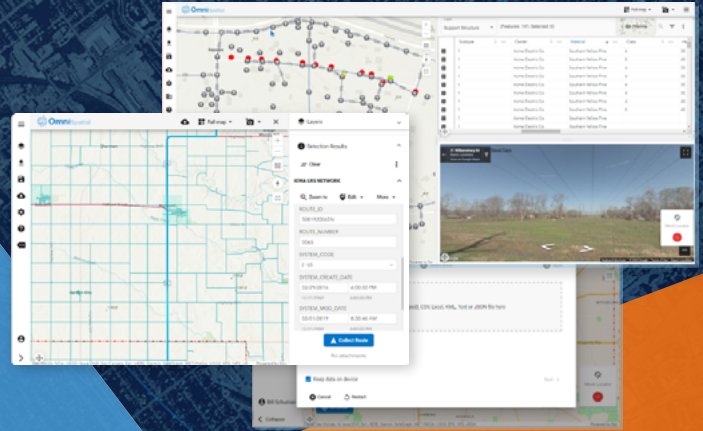

## Innovative data collection and mapping for asset management and maintenance

Integrate with multiple spatial data sources to provide a framework for collecting data in the field or office.

### Key Features and Functions

Incorporates map coordinates and linear-based measurements to allow for integration and overlays with existing geospatial data

Device-agnostic solution that runs on any modern web browser

Integrates data from many published web services and data file formats

Provides innovative and simultaneous data collection of multiple assets, features and attributes

Functions online and offline allowing for continuous collection even in remote areas

### Multiple Data Formats

- Consume Esri map and feature services
- Import GeoJSON, Google KML, and other GIS data sources
- Add external feeds such as weather or crew locations for real-time operational awareness