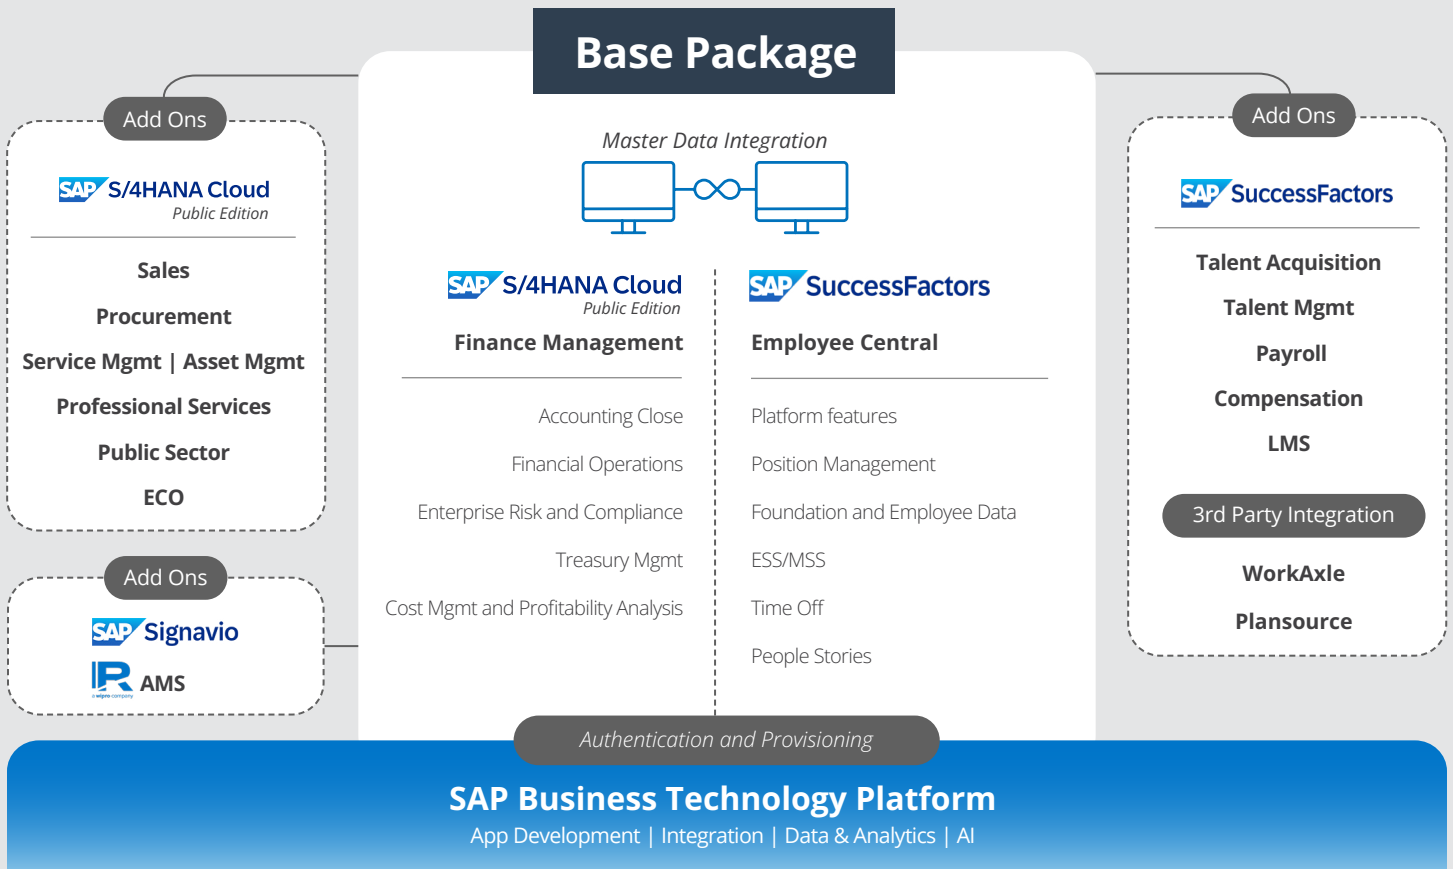

## Unified HR and Finance in the Cloud

Continuous alignment and insights for HR and Finance Teams  
Collaborative Experience for all Employees

Powered by  
SAP SuccessFactors® and  
SAP S/4HANA® Cloud Public Edition

## Jump Start Your Cloud Transformation

Rizing's Scale Smart Cloud – People and Finance+ provides a base package consisting of core functionality for people and finance to establish a foundation with add-ons available to extend immediately or scale when ready.

The solution enables fast-growing companies to rapidly deploy best practices with real-time visibility of employee and financial information. Enables continuous alignment and insights within HR and Finance Teams while ensuring all employees are connected through a collaborative experience. Improves operational efficiency across the organization with faster time-to-value.

**Drive operational efficiencies**

A single source of truth across people and financial operations, driving efficiencies across the organization. Enhance reporting and decision-making capability with real-time data.