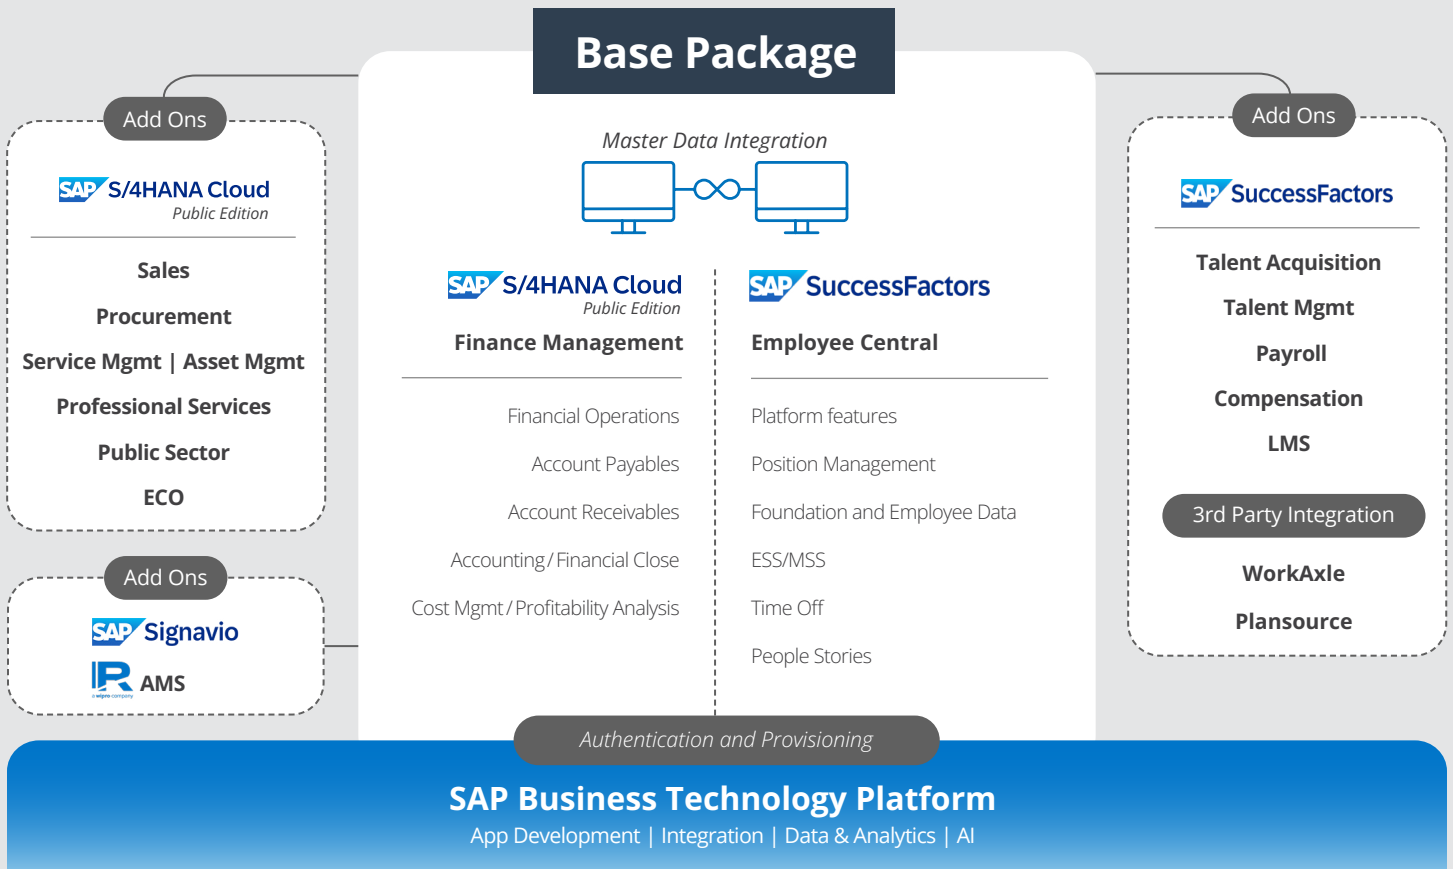

Unified HR and Finance in the Cloud

Continuous alignment and insights for HR and Finance Teams
Collaborative Experience for all Employees

Powered by
SAP SuccessFactors® and
SAP S/4HANA® Cloud Public Edition

Jump Start Your Cloud Transformation

Rizing's Scale Smart Cloud – People and Finance+ provides a base package consisting of core functionality for people and finance to establish a foundation with add-ons available to extend immediately or scale when ready.

The solution enables fast-growing companies to rapidly deploy best practices with real-time visibility of employee and financial information. Enables continuous alignment and insights within HR and Finance Teams while ensuring all employees are connected through a collaborative experience. Improves operational efficiency across the organization with faster time-to-value.

Drive operational efficiencies

A single source of truth across people and financial operations, driving efficiencies across the organization. Enhance reporting and decision-making capability with real-time data.